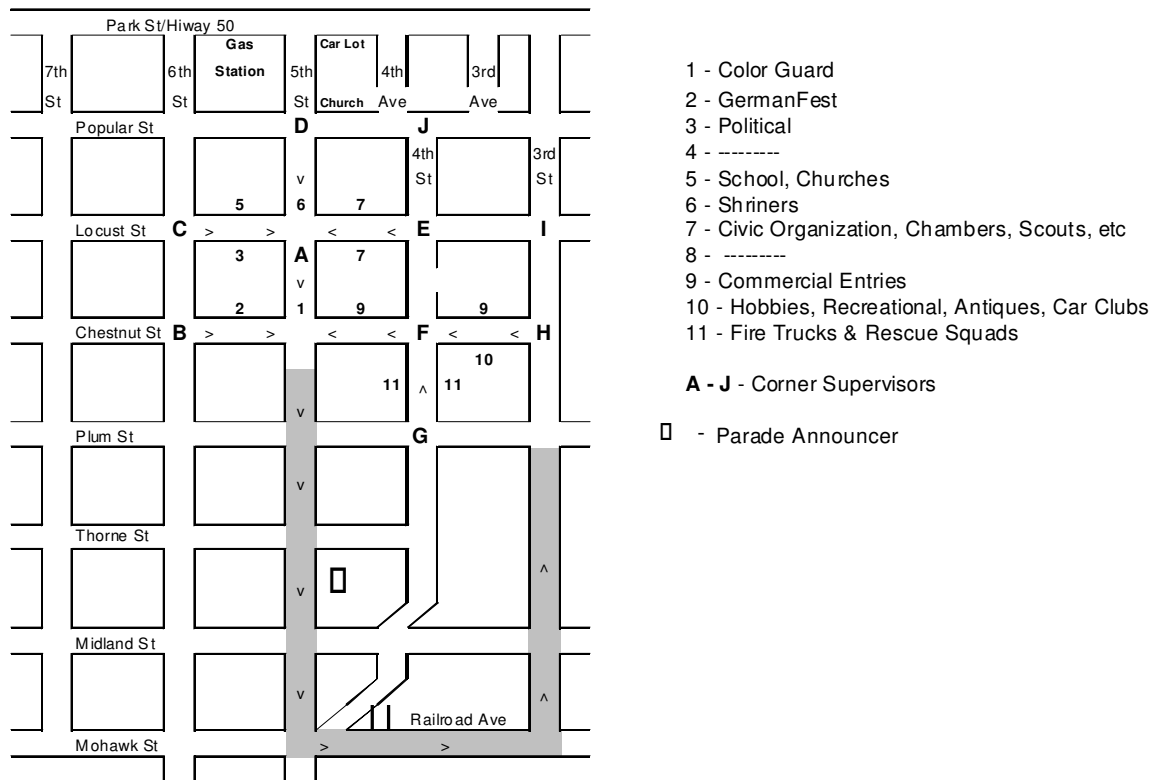

28th Annual Germanfest Parade

2011 Germanfest Festival

Syracuse, NE
Saturday, July 9th, 2011 @ 11:00 a.m.

PARADE LINE UP: 9:45 - 10:00 a.m. (parade begins at 11:00a.m.)

PARADE ROUTE: West down 5th St. to Mohawk and south to Fairgrounds.

LINEUP: Meet at 5th & Poplar to be directed to your location or Go to the location for your category.

- Please do not leave your entry unattended
- For information contact any corner supervisor. (A-J are Corner Supervisors.)
- Do not go against the flow of traffic (the direction of arrows).
- When lining up for the parade, please pull directly behind the entry in front of you. Do not leave large gaps, park next to the curb, leaving the center of the street open.
- Please bring a short write-up for the parade announcer on a 4X6 card.

For the safety of viewers, please **DO NOT THROW CANDY** or other items from your entry. **ANY ENTRY THROWING CANDY OR ITEMS FROM THE ENTRY WILL BE ASKED TO LEAVE.** We encourage you to have walkers alongside your entry to distribute candy or other items.

← Hiway 2 /North

For more information please call: **Amber Gigstad – 402.432.5350** or **Rhae Werner – 402.269.7489**