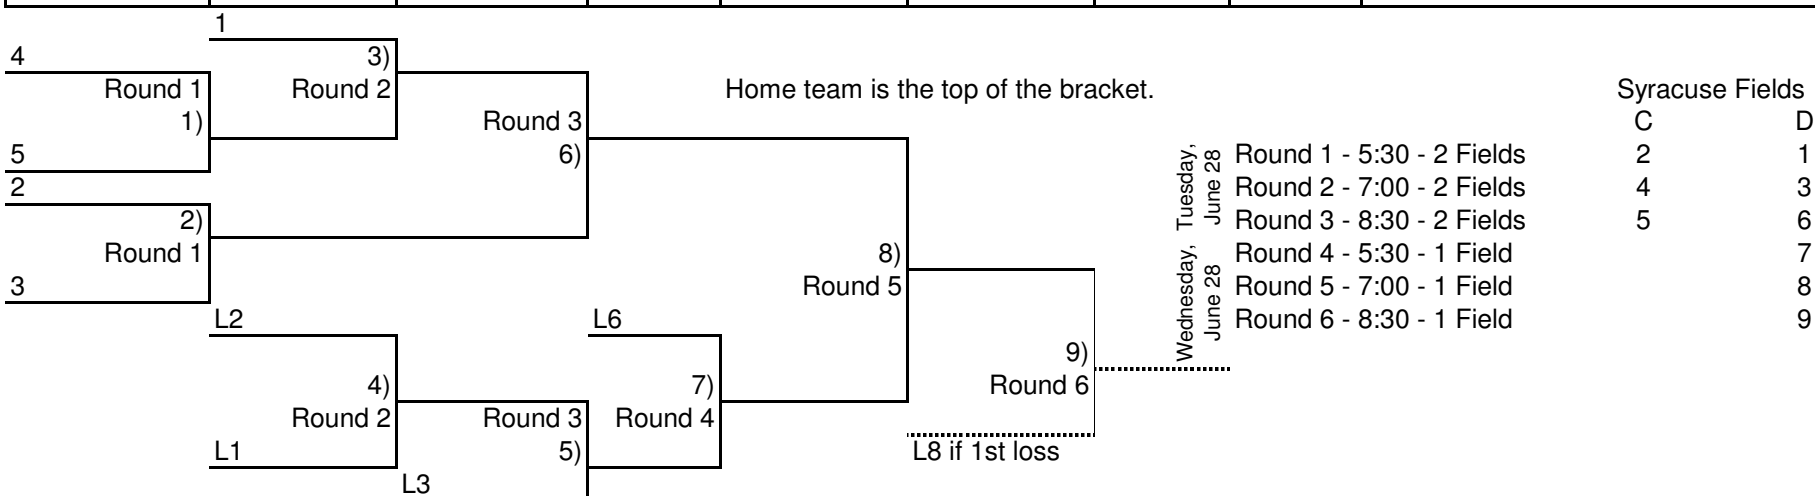

Week 2		Date	5/31/2011
HOME	AWAY	TIME	
Elm./Mur	Lsvl.	6 & 7:30	
Syr.	Tec.	6 & 7:30	
Bye	Cougar		

Week 3		Date	6/7/2011
HOME	AWAY	TIME	
Syr.	Bye		
Tec.	Elm./Mur	6 & 7:30	
Lsvl.	Cougar	6 & 7:30	

Week 4		Date	6/14/2011
HOME	AWAY	TIME	
Syr.	Cougar	6 & 7:30	
Bye	Elm./Mur		
Tec.	Lsvl.	6 & 7:30	

Week 5		Date	6/21/2011
HOME	AWAY	TIME	
Cougar	Tec.	6 & 7:30	
Bye	Lsvl.		
Elm./Mur	Syr.	6 & 7:30	

Tournament		Date	6/28/2011
Round 1, 2, & 3 in Syracuse, 2 Fields			
Tournament		Date	6/29/2011
Round 4, 5, & 6 in Syracuse, 2 Fields			
Times are 5:30, 7, & 8:30			

*14 & Under Tournament is June 28, & 29 in Syracuse.

*Cougar teams play in Murray.

*Elmwood/Murdock games are in Murdock.

*Louisville games are at the Ash Grove Field.

*Syracuse games are at the Complex.

*Tecumseh games are played at fair grounds fields.

Team Name	Coach Name	Address	City	Zip	Work	Home	Cell	E-mail
Cougar	Kelly Todd	1618 Todd Dr.	Union	68455		269-2663	297-9910	ktodd@futuretk.com
Elmwood/Murdock	Robin Kuhlman	31112 Church Rd	Murdock	68407		867-2916	867-4049	robin.kuhlman@gmail.com
	Cindy Backemeyer							cbackemeyer@esu3.org
Louisville	Dean Mason	15010 Allison Dr.	Ashland	68003		944-4184	450-8005	masonda@windstream.net
Syracuse Sluggers	Traci Reuter Kenny Reuter	2781 F Road	Syracuse	68446		269-2309	873-0222 873-0228	ktreuter@windstream.net
Tecumseh	Karen Hunzeker	1790 S. 32nd Rd	Cook	67329		864-2190	297-2390	kahunzeker@gmail.com
Bye								

Go to www.syracusene.com/parksandrec_sports.asp for more softball information - rules, schedules, tournament brackets, results, and more!